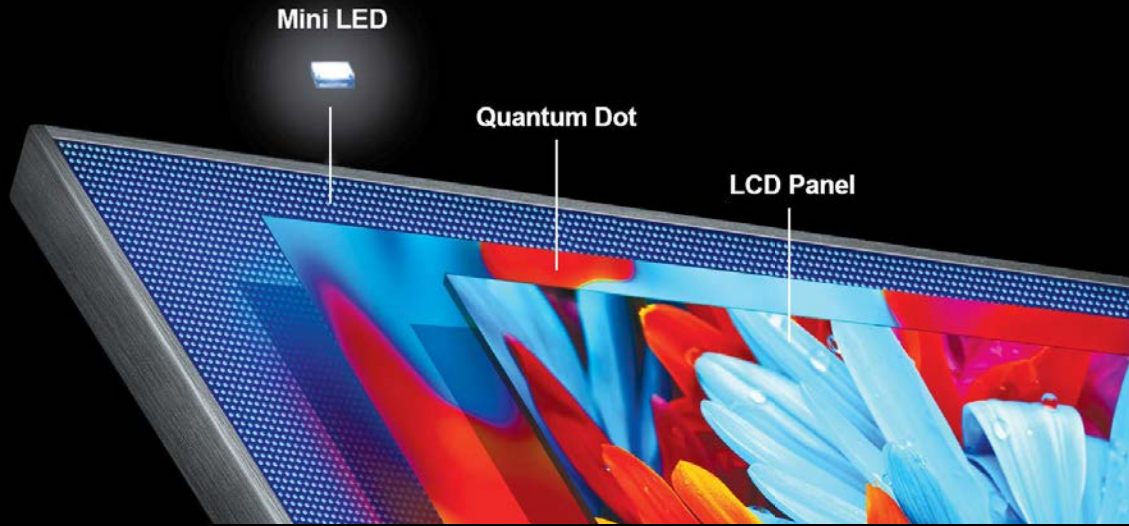

QD-MiniLED 4K

نادیدنی‌ها دیدنی‌ست

این فناوری با ترکیب رنگ‌های زنده QLED و نور دقیق MiniLED، تصاویر خیره‌کننده و واضحی را ارائه می‌دهد.

500+ Full Array Local Dimming

فناوری Local Dimming
حفظ تعادل بین سیاهی و سفیدی تصویر

AiPQ
PROCESSOR
3.0

پردازشگر هوشمند AiPQ
بهینه‌سازی هوشمند کیفیت صدا و تصویر

Game Master 2.0

Game Master 2.0
ایجاد شرایط عالی در بازی برای گیمرها

IMAX
ENHANCED

استاندارد IMAX
نمایش بی‌نظیر و صدای فراگیر در ابعاد بزرگ